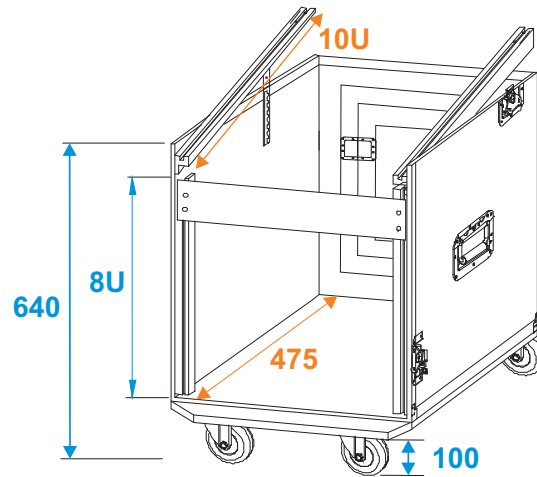

Flightcase

3010999M Special combo case Pro, 8 U

*all dimensions in millimeters