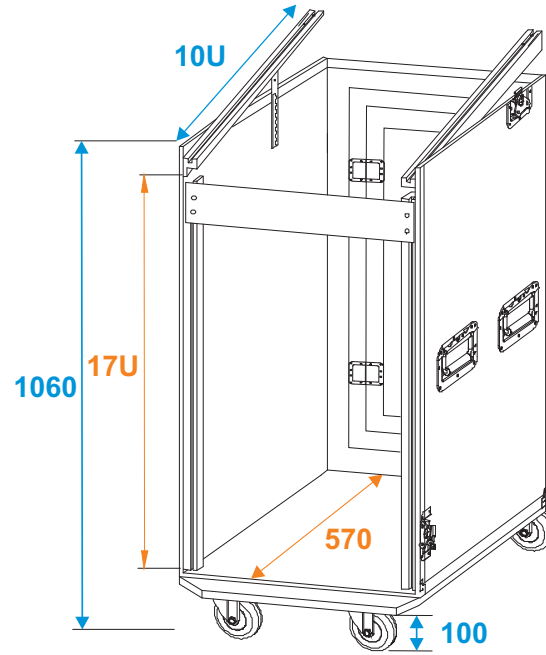

Flightcase

30110000

Special combo case Pro, 17 U on

*all dimensions in millimeters