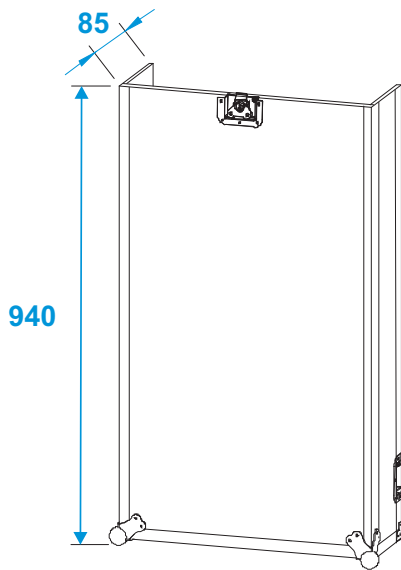

Flightcase

30110000

Special combo case Pro, 17 U on

*all dimensions in millimeters