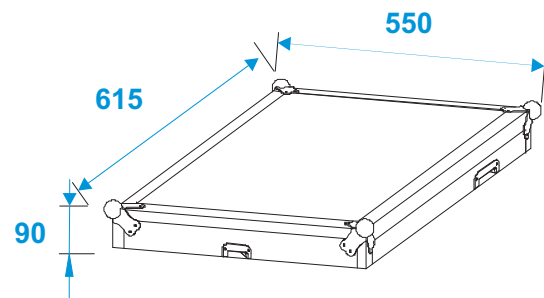

Flightcase

30110000

Special combo case Pro, 17 U on

*all dimensions in millimeters