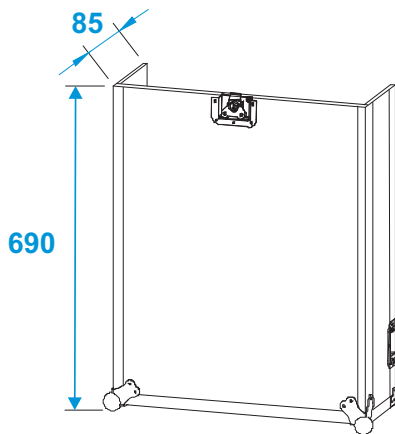

# Flightcase

**30110001** Special combo case Pro, 12 U on castors

\*all dimensions in millimeters