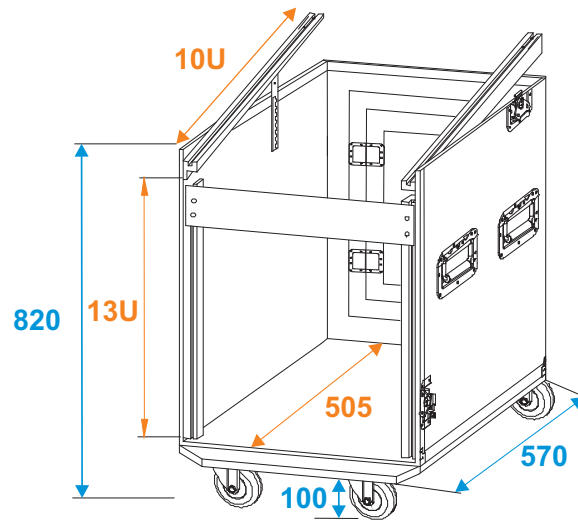

# Flightcase

**30110001** Special combo case Pro, 12 U on castors

\*all dimensions in millimeters