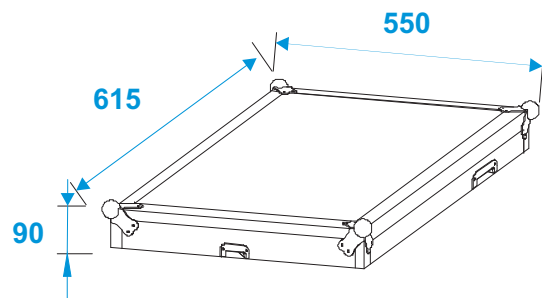

# Flightcase

**30110001** Special combo case Pro, 12 U on castors

\*all dimensions in millimeters