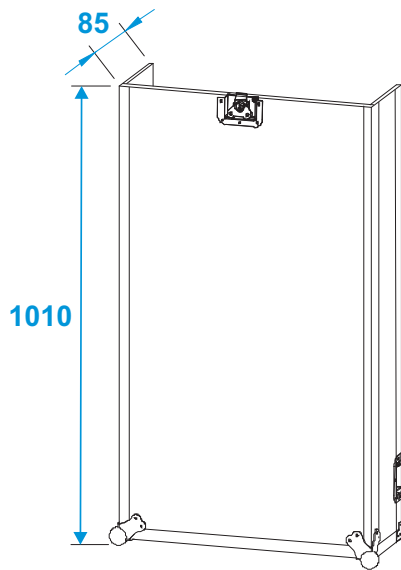

Flightcase

30110004 Special combo case Pro, 20 U on castors

*all dimensions in millimeters