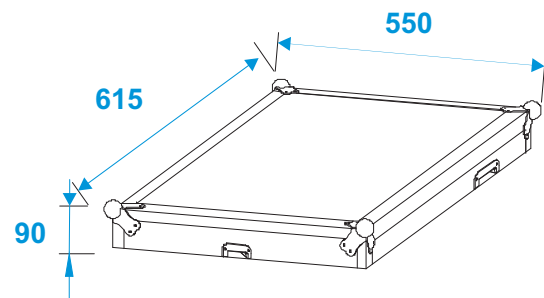

Flightcase

30110004 Special combo case Pro, 20 U on castors

*all dimensions in millimeters