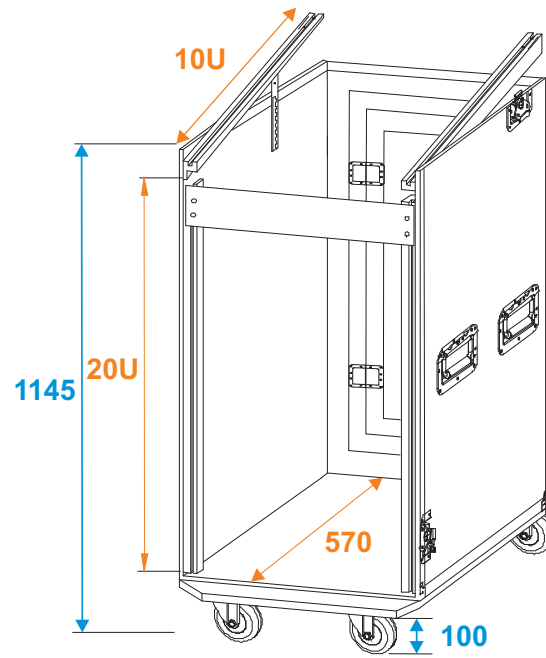

Flightcase

30110004 Special combo case Pro, 20 U on castors

*all dimensions in millimeters